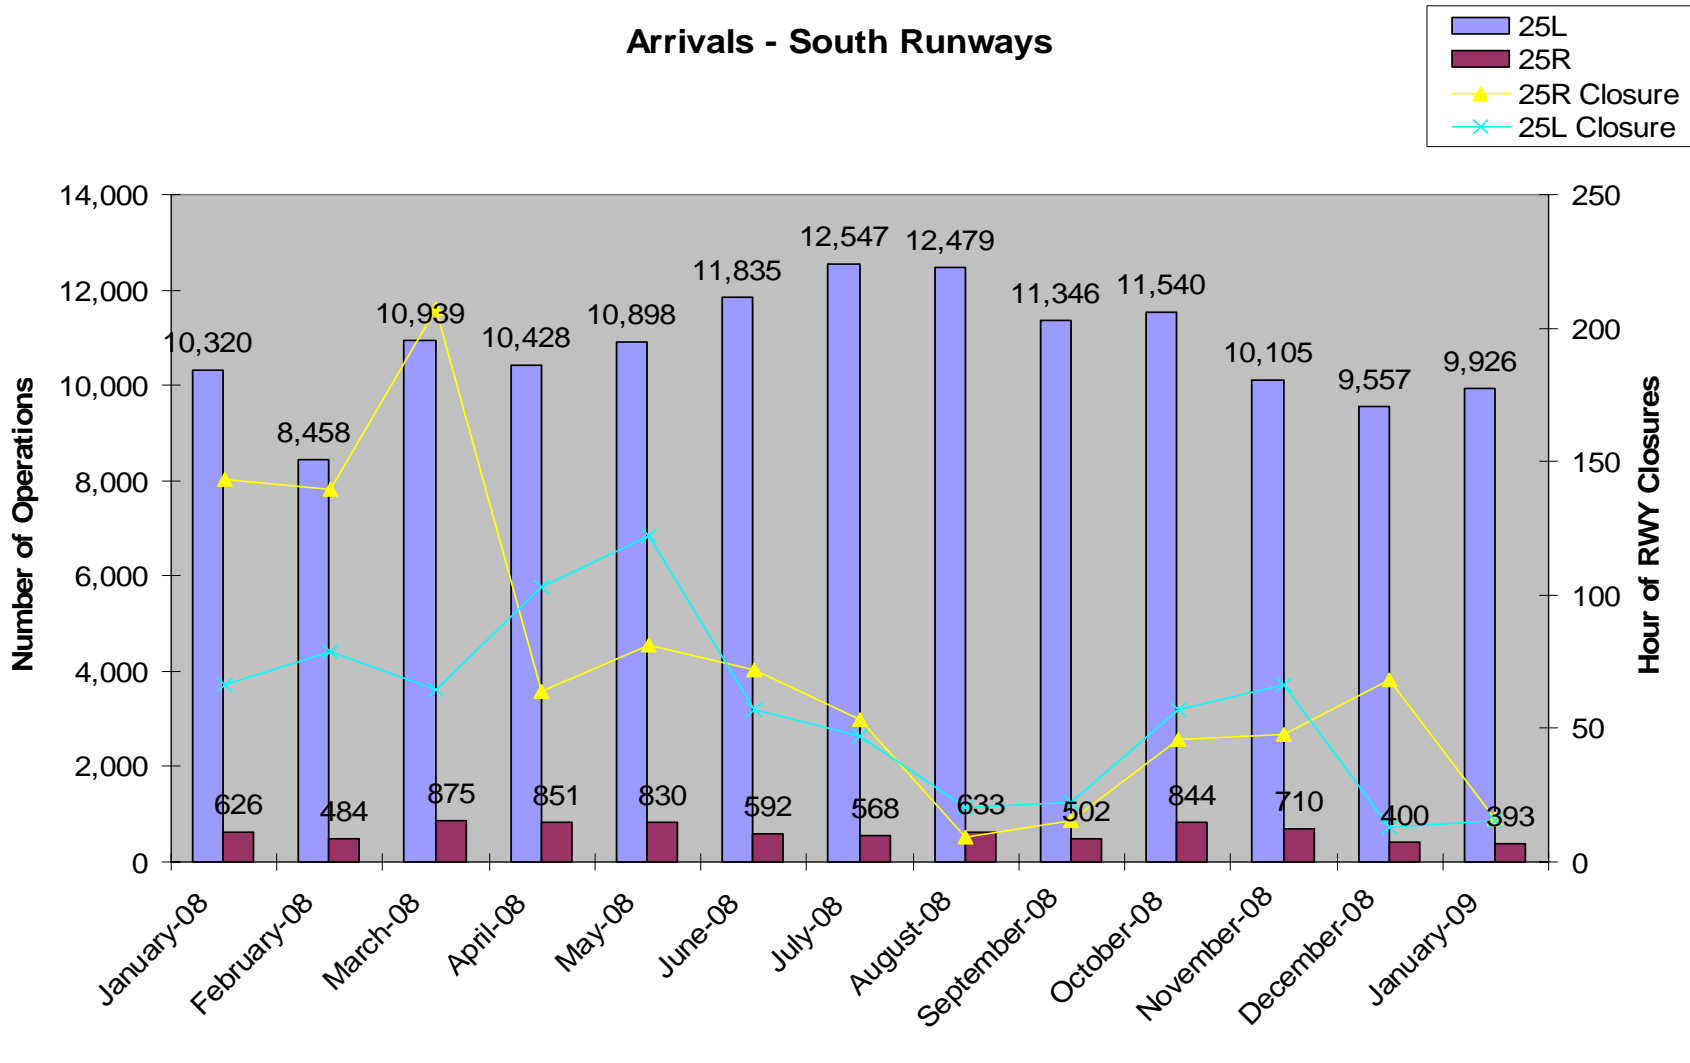

Statistical Update on LAX Runways Utilization

February 11, 2009

LAX/Community Noise Roundtable

Departures – Runways 25L and 25R

Departures - South Runways

Arrivals – Runways 25L and 25R

Arrivals - South Runways

Departures – Runways 24L and 24R

Departures - North Runways

Arrivals – Runways 24L and 24R

January 2009 – Westerly Operations

January 2009 – Over Ocean Operations

PAX vs. Cargo Ops on 25L – January 2009

Departures on 25L

PAX vs. Cargo Ops on 25R – January 2009

Air Cargo Departures on 25L & 25R January 2009