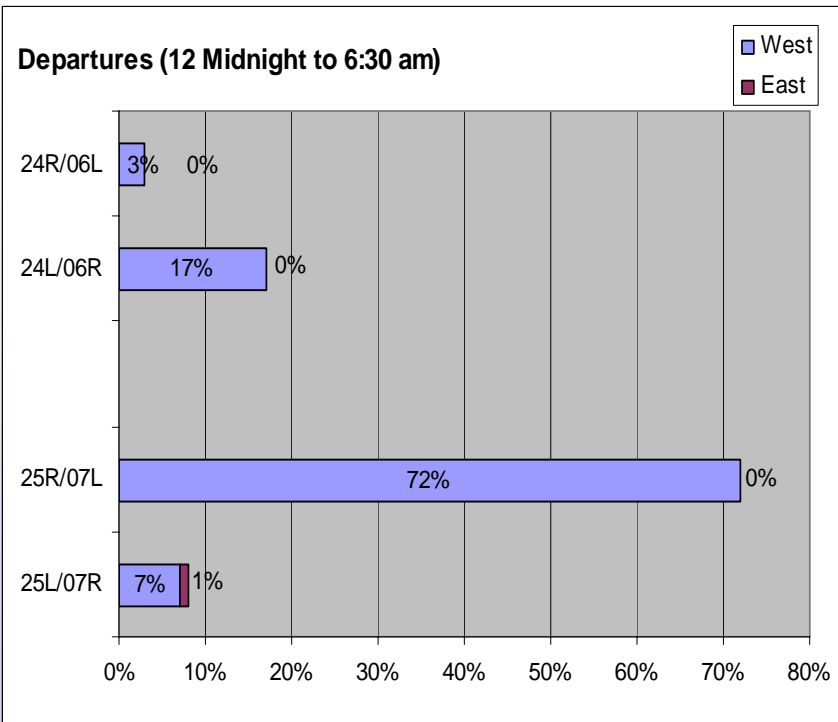

Statistical Update on LAX Runways Utilization

February 11, 2009

LAX/Community Noise Roundtable

Departures – Runways 25L and 25R

Departures - South Runways

Arrivals – Runways 25L and 25R

Arrivals - South Runways

Departures – Runways 24L and 24R

Departures - North Runways

Arrivals – Runways 24L and 24R

January 2009 – Westerly Operations

January 2009 – Over Ocean Operations

PAX vs. Cargo Ops on 25L – January 2009

Departures on 25L