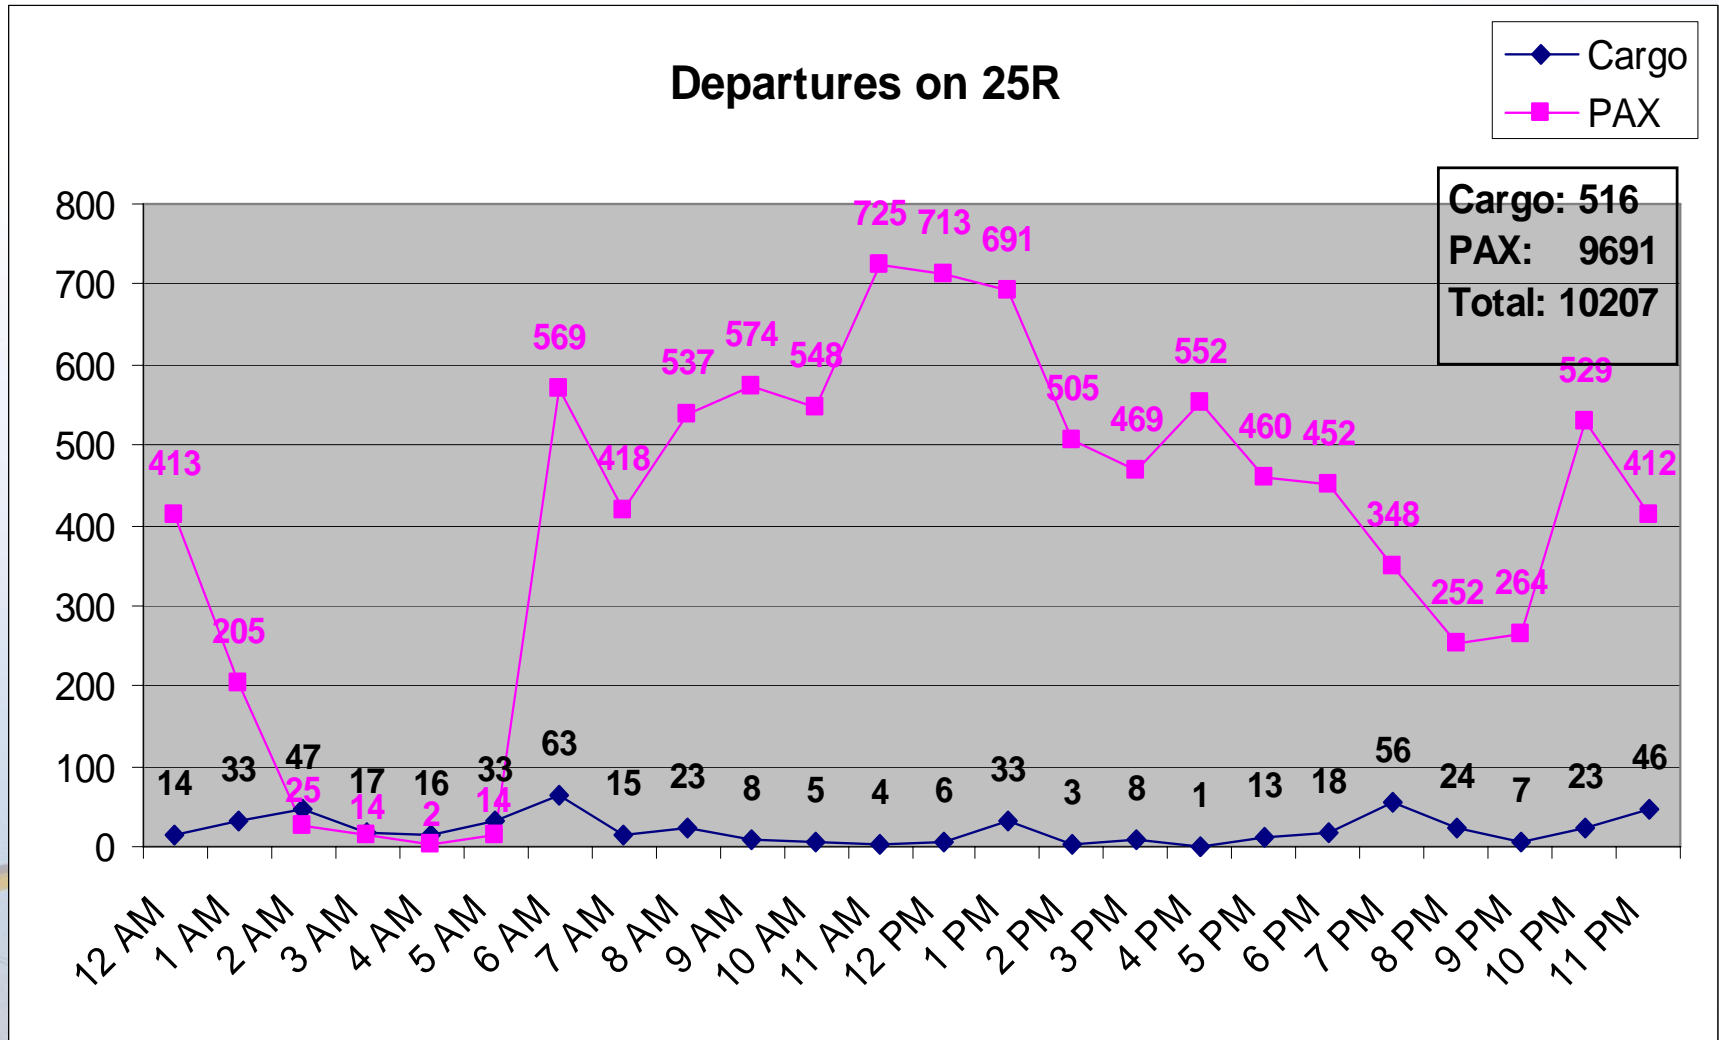

Statistical Update on LAX Runways Utilization

February 11, 2009

LAX/Community Noise Roundtable

Departures – Runways 25L and 25R

Departures - South Runways

Arrivals – Runways 25L and 25R

Arrivals - South Runways

Departures – Runways 24L and 24R

Departures - North Runways

Arrivals – Runways 24L and 24R

January 2009 – Westerly Operations

January 2009 – Over Ocean Operations

PAX vs. Cargo Ops on 25L – January 2009

Departures on 25L

PAX vs. Cargo Ops on 25R – January 2009

Air Cargo Departures on 25L & 25R January 2009