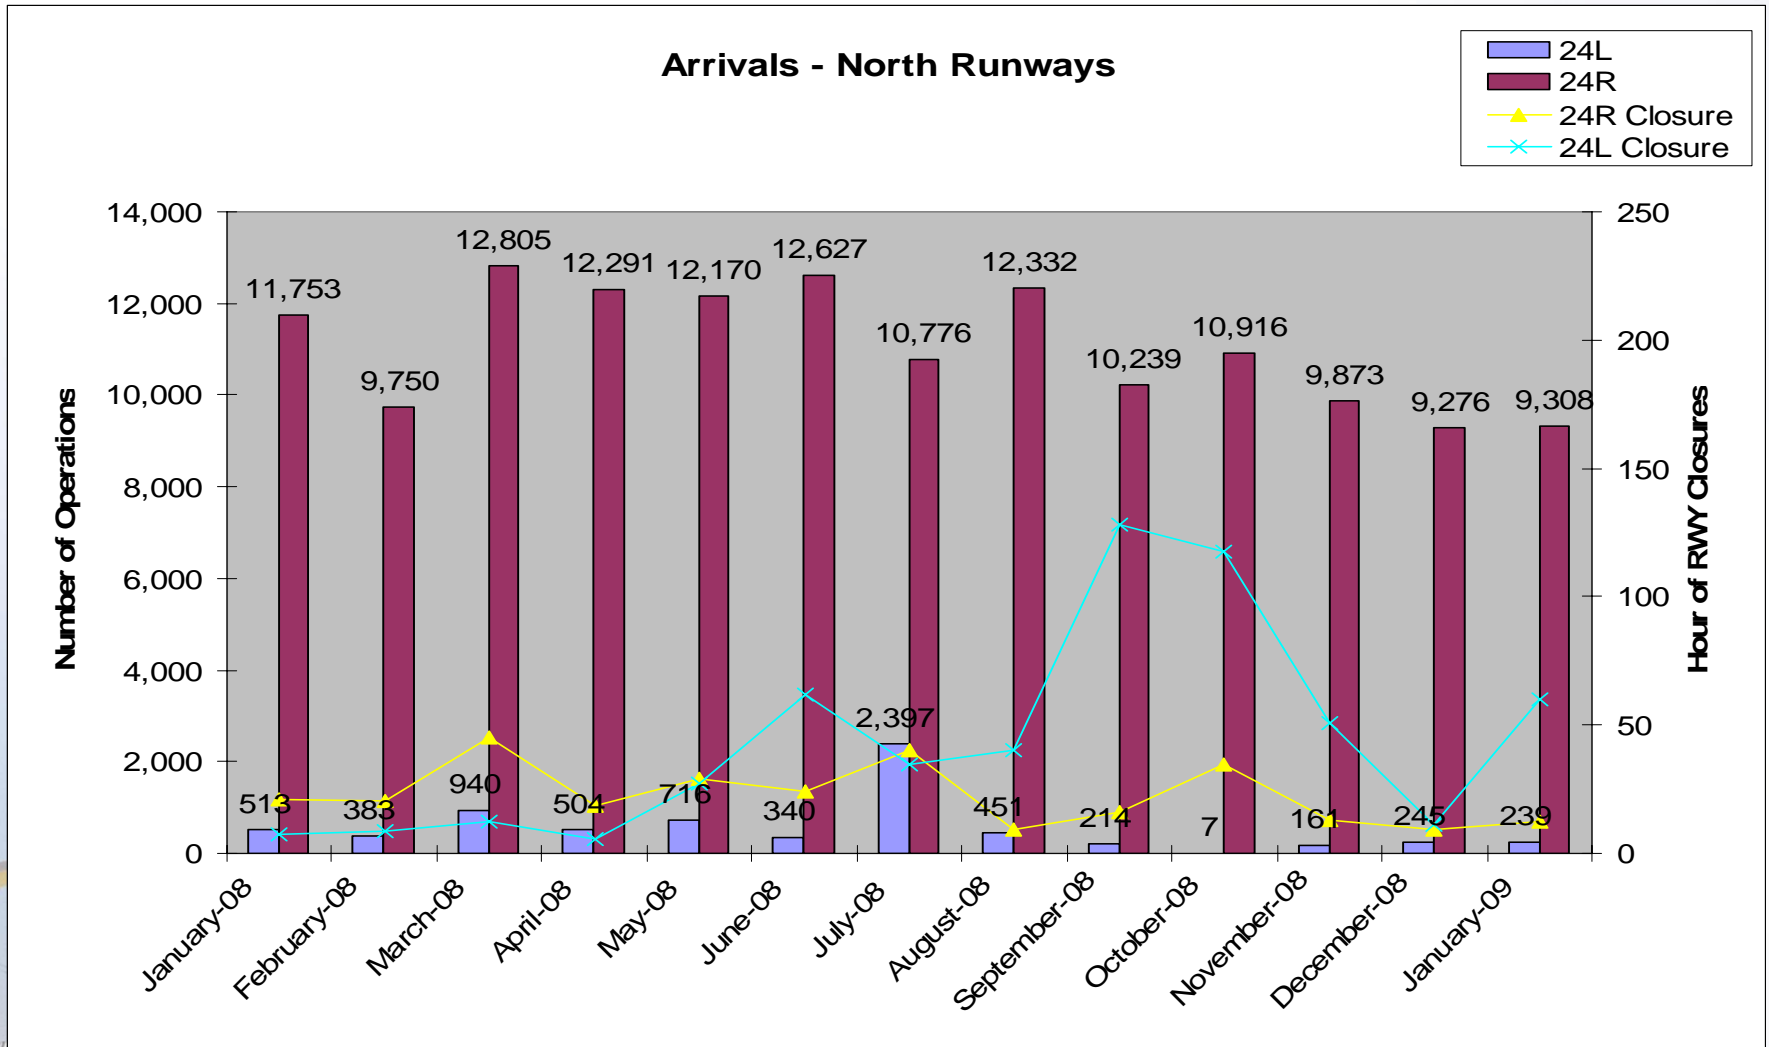

Statistical Update on LAX Runways Utilization

February 11, 2009

LAX/Community Noise Roundtable

Departures – Runways 25L and 25R

Departures - South Runways

Arrivals – Runways 25L and 25R

Arrivals - South Runways

Departures – Runways 24L and 24R

Departures - North Runways

Arrivals – Runways 24L and 24R

January 2009 – Westerly Operations

January 2009 – Over Ocean Operations

PAX vs. Cargo Ops on 25L – January 2009

Departures on 25L

PAX vs. Cargo Ops on 25R – January 2009

Air Cargo Departures on 25L & 25R January 2009