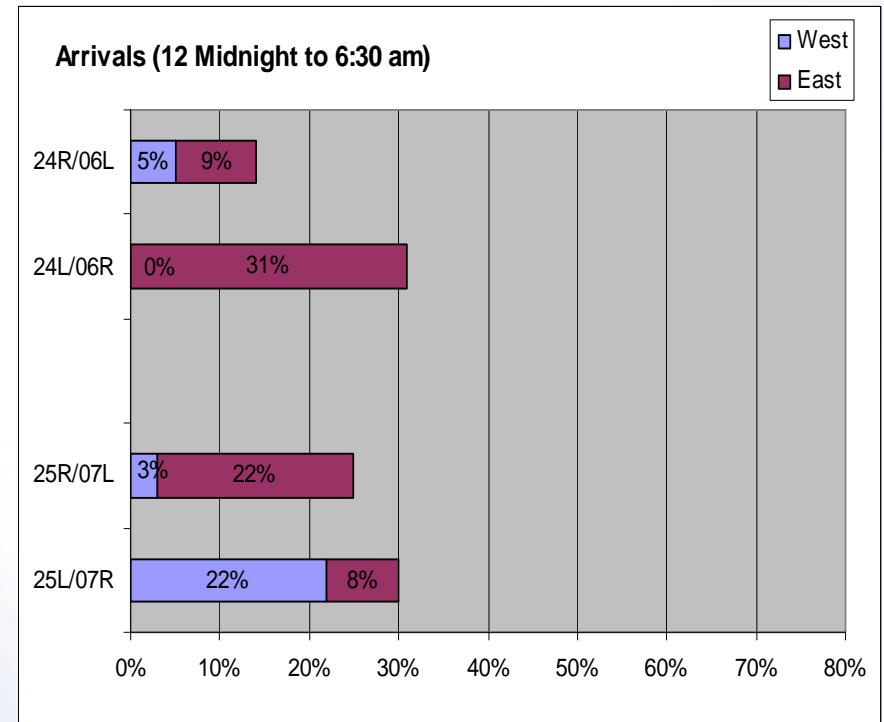

Statistical Update on LAX Runways Utilization

February 11, 2009

LAX/Community Noise Roundtable

Departures – Runways 25L and 25R

Departures - South Runways

Arrivals – Runways 25L and 25R

Arrivals - South Runways

Departures – Runways 24L and 24R

Departures - North Runways

Arrivals – Runways 24L and 24R

January 2009 – Westerly Operations

January 2009 – Over Ocean Operations

PAX vs. Cargo Ops on 25L – January 2009

Departures on 25L