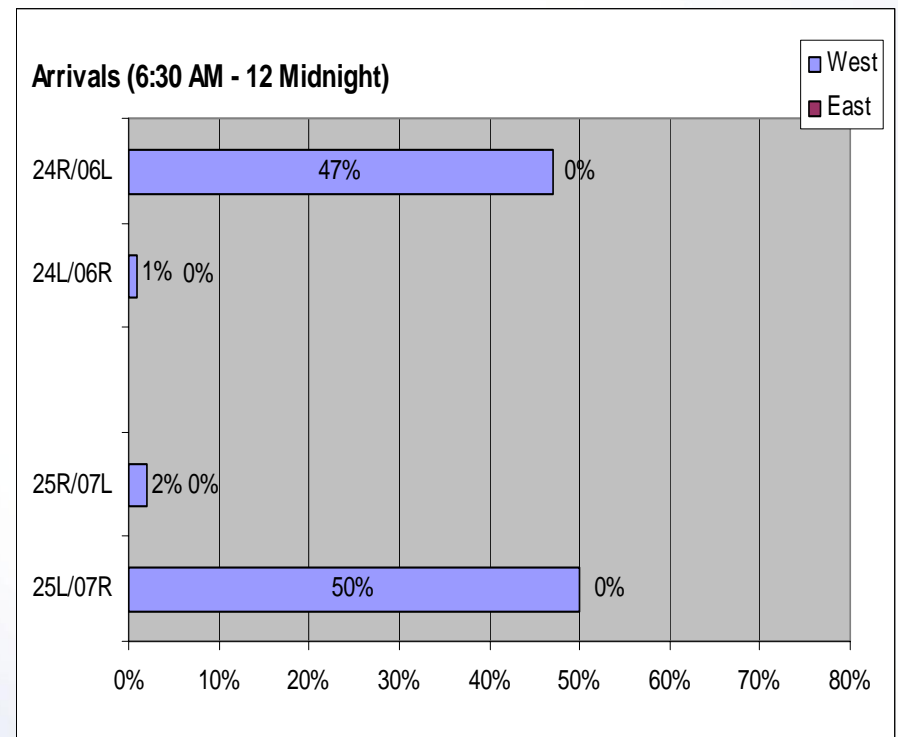

Statistical Update on LAX Runways Utilization

February 11, 2009

LAX/Community Noise Roundtable

Departures – Runways 25L and 25R

Departures - South Runways

Arrivals – Runways 25L and 25R

Arrivals - South Runways

Departures – Runways 24L and 24R

Departures - North Runways

Arrivals – Runways 24L and 24R

January 2009 – Westerly Operations

January 2009 – Over Ocean Operations

PAX vs. Cargo Ops on 25L – January 2009

Departures on 25L