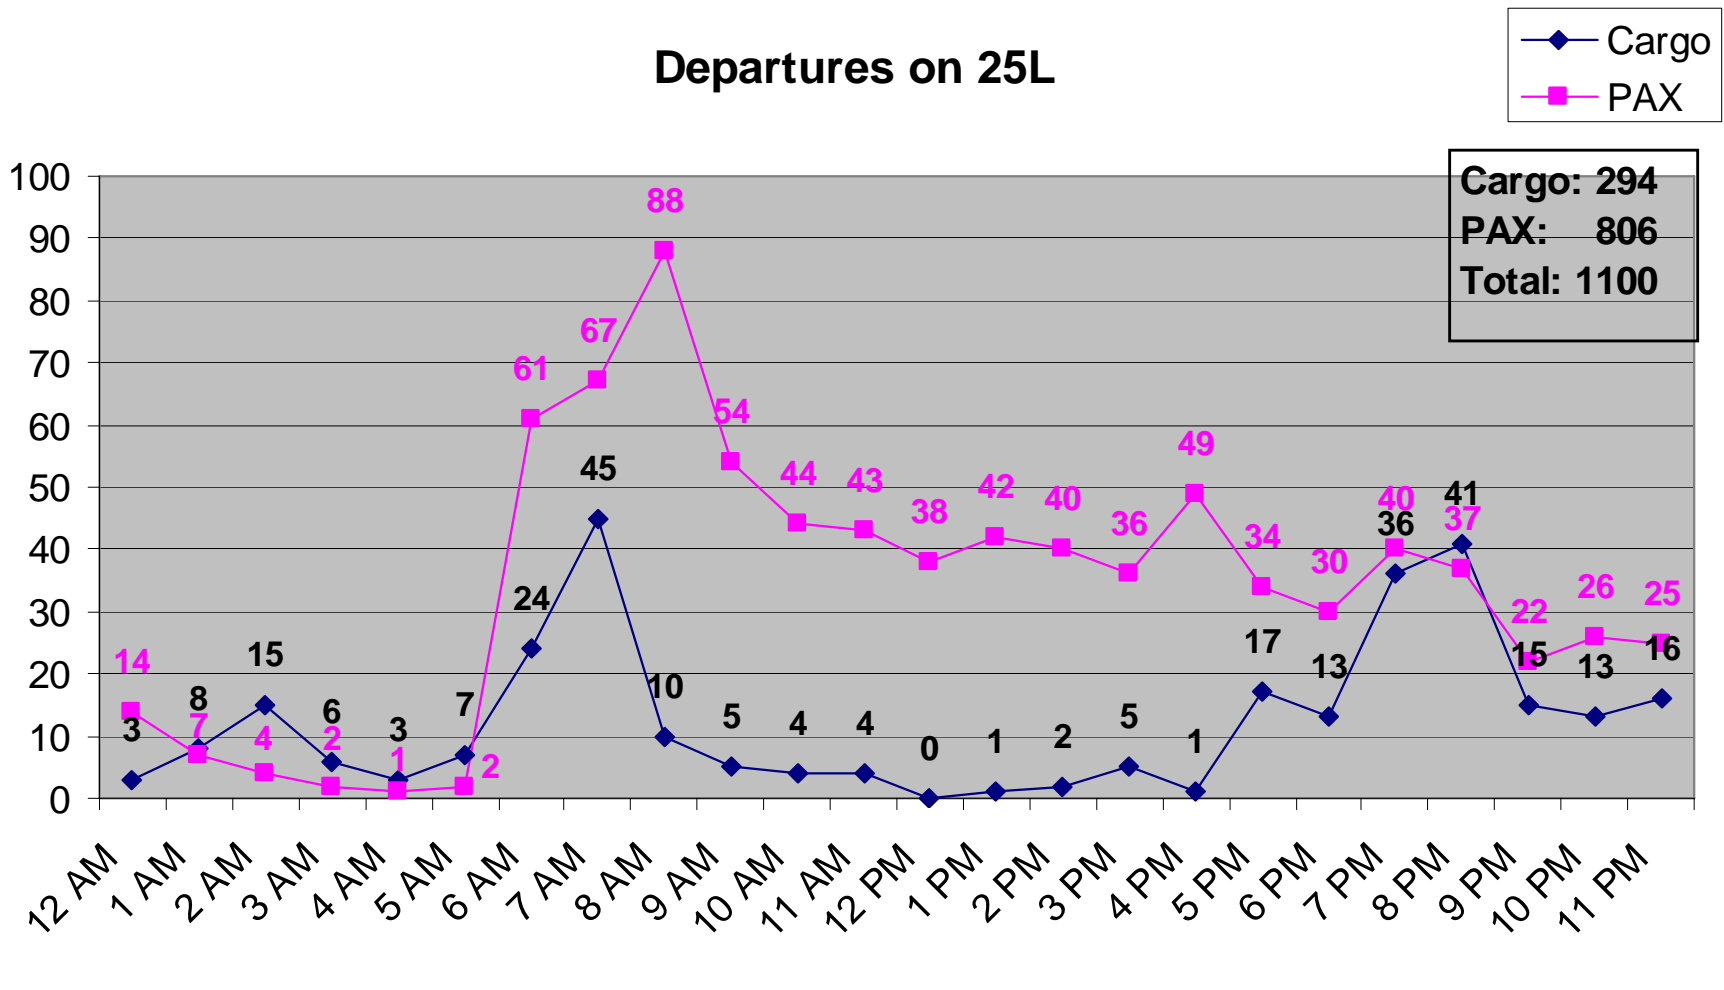

Statistical Update on LAX Runways Utilization

February 11, 2009

LAX/Community Noise Roundtable

Departures – Runways 25L and 25R

Departures - South Runways

Arrivals – Runways 25L and 25R

Arrivals - South Runways

Departures – Runways 24L and 24R

Departures - North Runways

Arrivals – Runways 24L and 24R

January 2009 – Westerly Operations

January 2009 – Over Ocean Operations

PAX vs. Cargo Ops on 25L – January 2009

Departures on 25L

PAX vs. Cargo Ops on 25R – January 2009

Air Cargo Departures on 25L & 25R January 2009