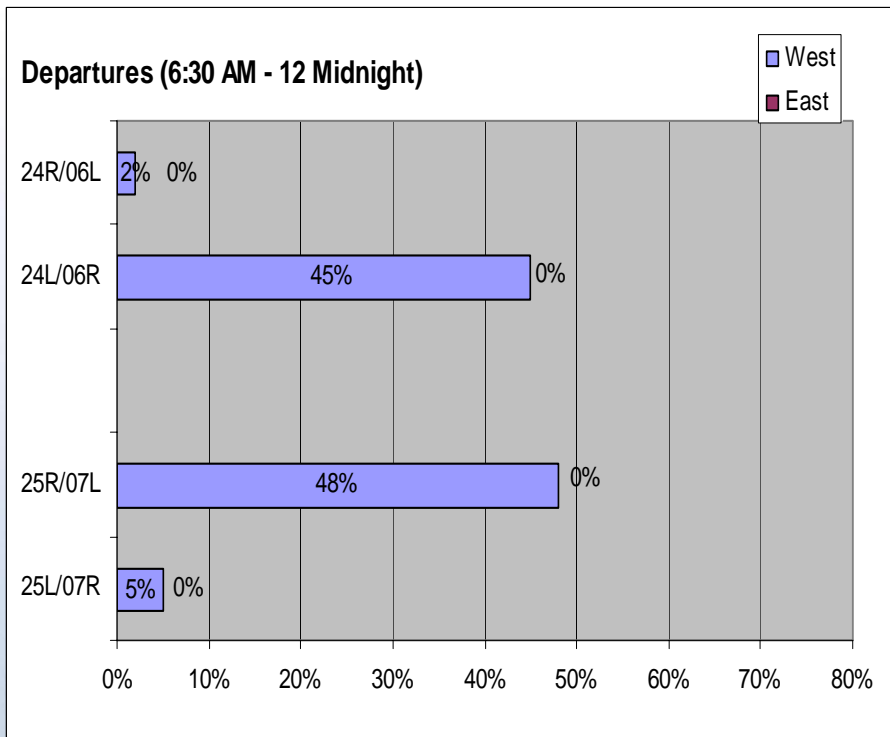

Statistical Update on LAX Runways Utilization

February 11, 2009

LAX/Community Noise Roundtable

Departures – Runways 25L and 25R

Departures - South Runways

Arrivals – Runways 25L and 25R

Arrivals - South Runways

Departures – Runways 24L and 24R

Departures - North Runways

Arrivals – Runways 24L and 24R

January 2009 – Westerly Operations

January 2009 – Over Ocean Operations

PAX vs. Cargo Ops on 25L – January 2009

Departures on 25L