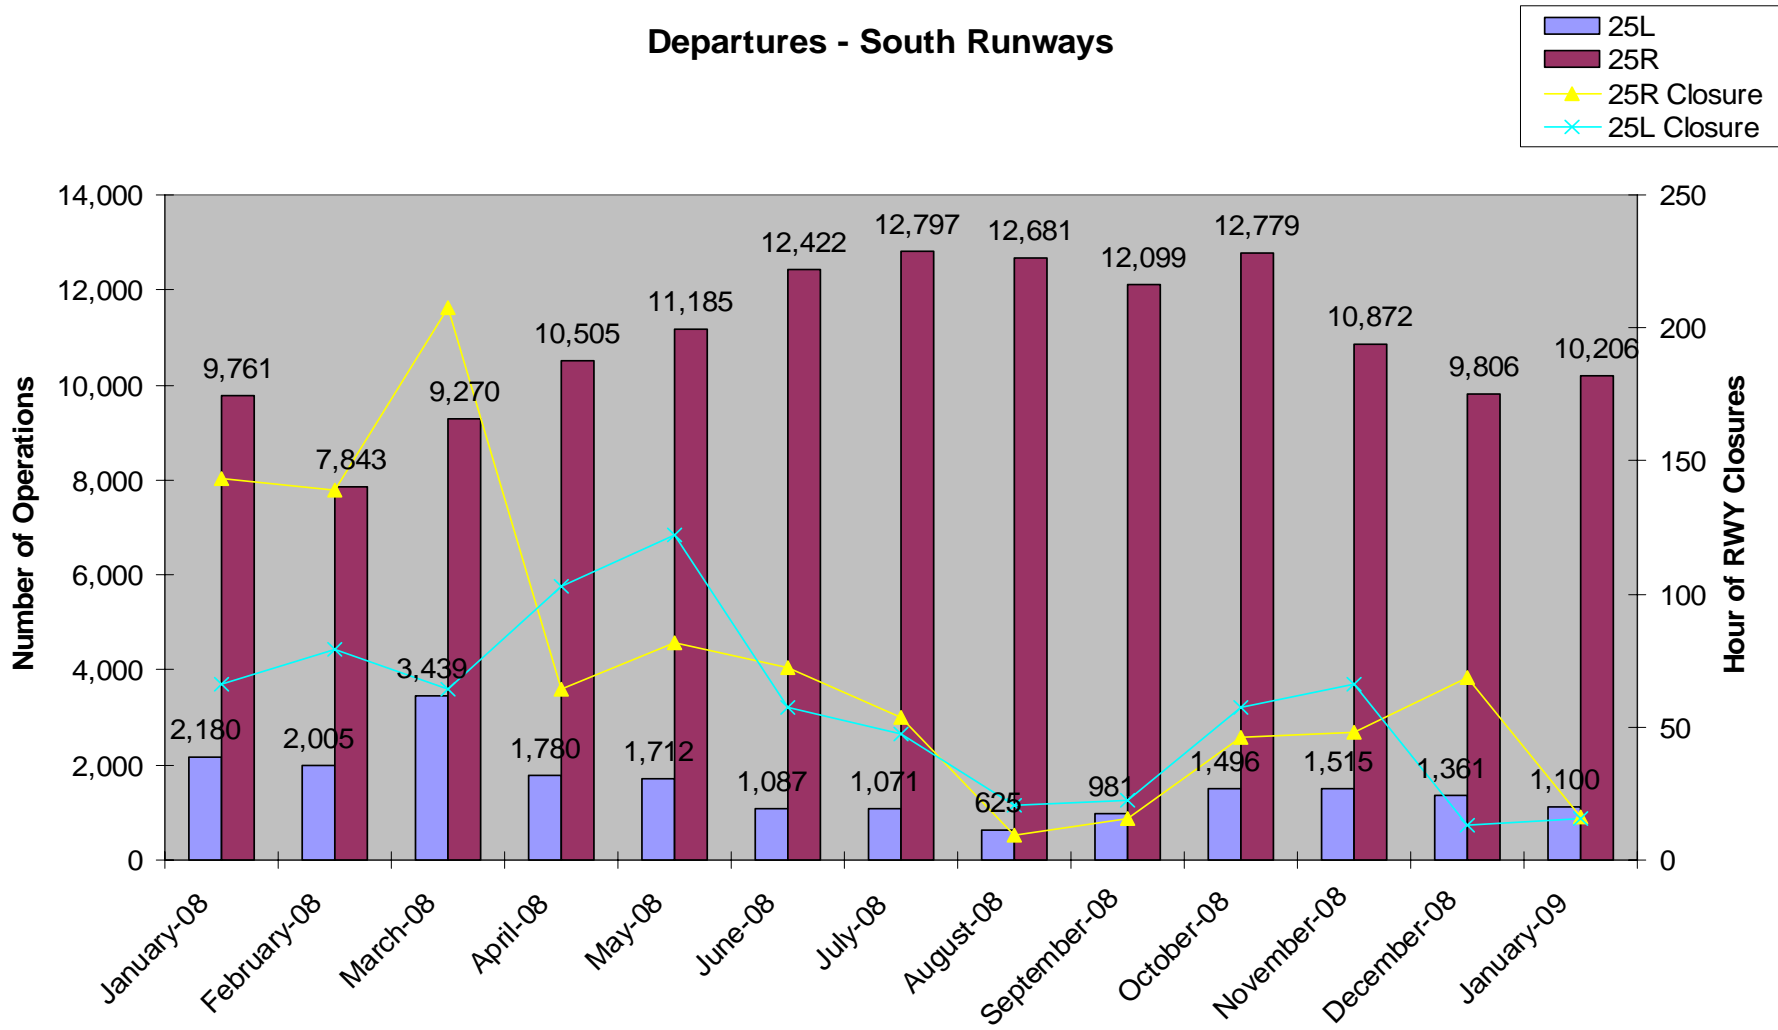

Statistical Update on LAX Runways Utilization

February 11, 2009

LAX/Community Noise Roundtable

Departures – Runways 25L and 25R

Departures - South Runways

Arrivals – Runways 25L and 25R

Arrivals - South Runways

Departures – Runways 24L and 24R

Departures - North Runways

Arrivals – Runways 24L and 24R

January 2009 – Westerly Operations

January 2009 – Over Ocean Operations

PAX vs. Cargo Ops on 25L – January 2009

Departures on 25L

PAX vs. Cargo Ops on 25R – January 2009

Air Cargo Departures on 25L & 25R January 2009