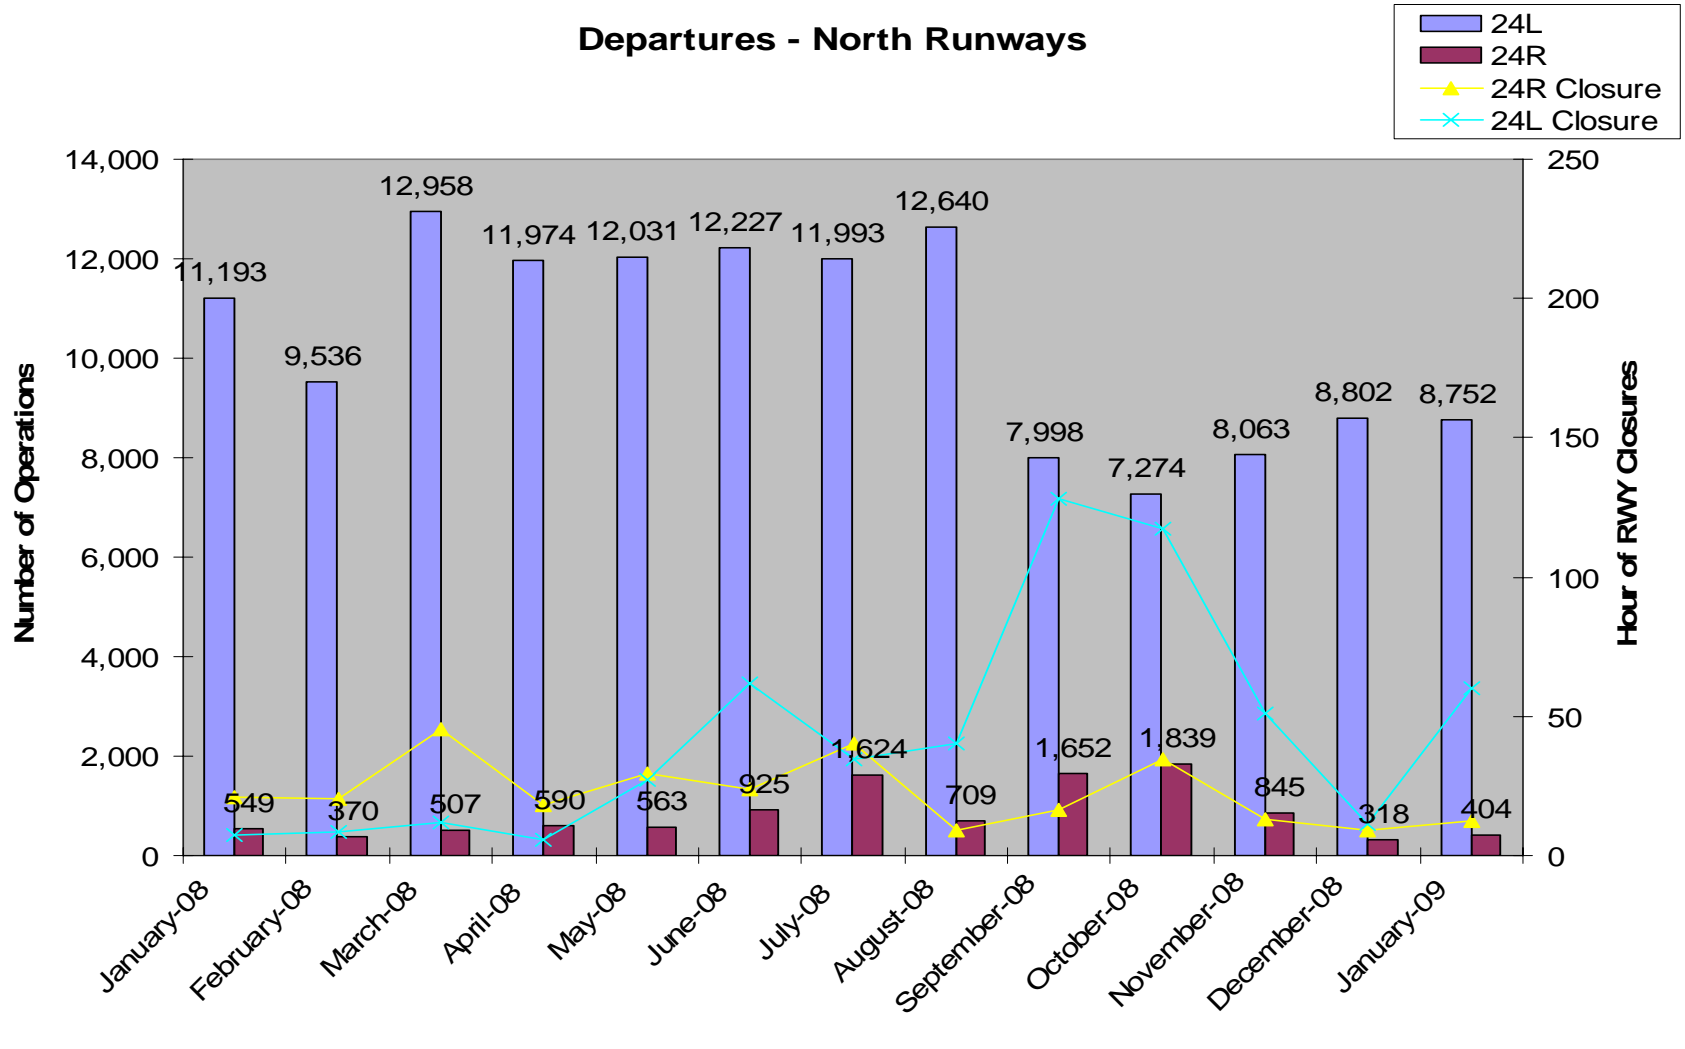

Statistical Update on LAX Runways Utilization

February 11, 2009

LAX/Community Noise Roundtable

Departures – Runways 25L and 25R

Departures - South Runways

Arrivals – Runways 25L and 25R

Arrivals - South Runways

Departures – Runways 24L and 24R

Departures - North Runways

Arrivals – Runways 24L and 24R

January 2009 – Westerly Operations

January 2009 – Over Ocean Operations

PAX vs. Cargo Ops on 25L – January 2009

Departures on 25L

PAX vs. Cargo Ops on 25R – January 2009

Air Cargo Departures on 25L & 25R January 2009